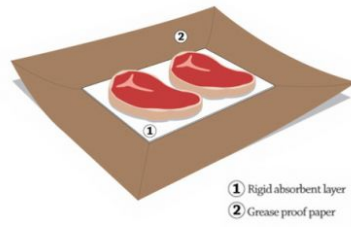

Other images:

- ① Rigid absorbent layer
- ② Grease proof paper