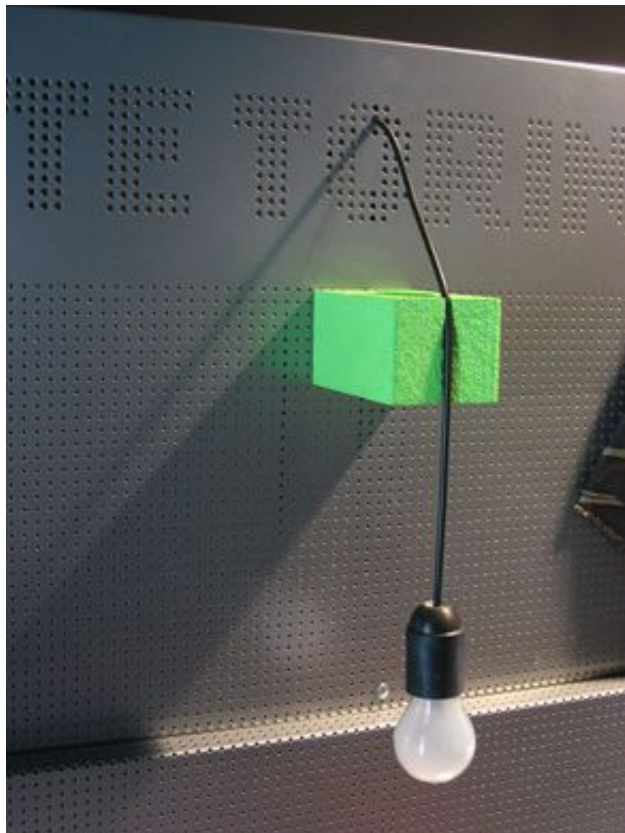

## Properties list:

reusability  
ready to use  
product accessibility  
end-user packaging  
single product  
concept  
electronics  
additional structural elements  
other shapes  
other materials  
minimal  
contemporary  
unusual structural association  
die cut  
corrugated  
identity by shape  
identity by system of colour

A minimal product oriented to sustainability, in which the packaging containing the light bulb becomes an expressive spacer and flex holder in the wall sconce. Colored expanded polystyrene - incandance light bulb. Product and packaging are the same things.