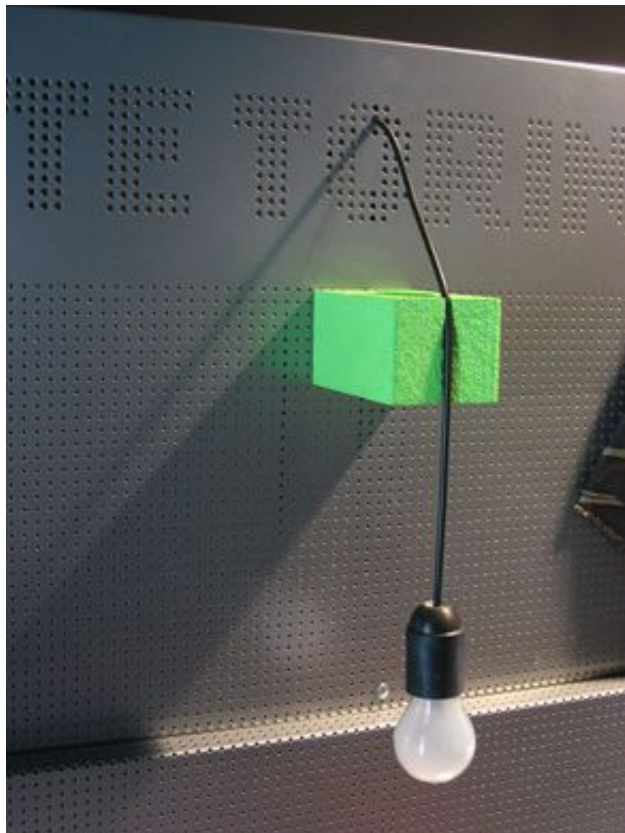

PACKAPPLIQUE

Properties list:

reusability
ready to use
product accessibility
end-user packaging
single product
concept
electronics
additional structural elements
other shapes
other materials
minimal
contemporary
unusual structural association
die cut
corrugated
identity by shape
identity by system of colour

A minimal product oriented to sustainability, in which the packaging containing the light bulb becomes an expressive spacer and flex holder in the wall sconce. Colored expanded polystyrene - incandance light bulb. Product and packaging are the same things.