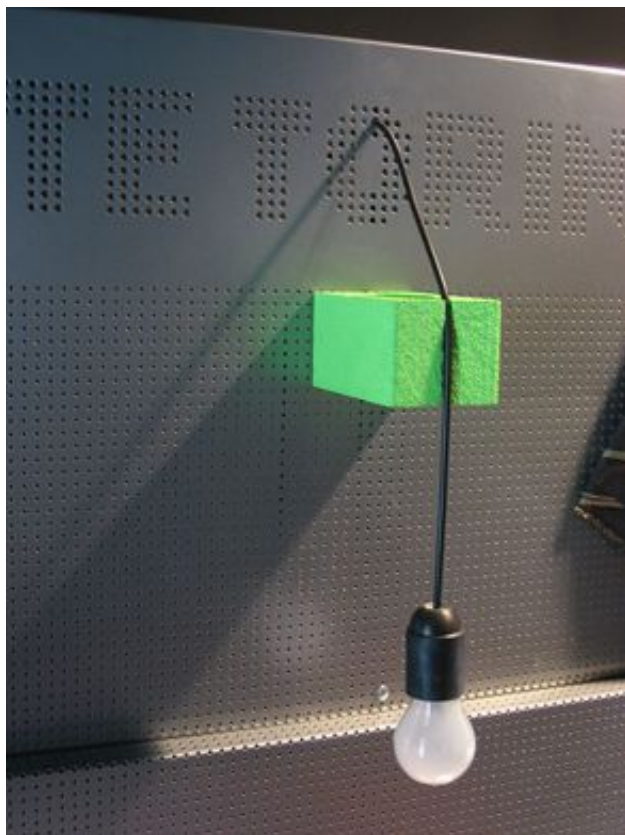

PACKAPPLIQUE

Properties list:

- reusability
- ready to use
- product accessibility
- end-user packaging
- single product
- concept
- electronics
- additional structural elements
- other shapes
- other materials
- minimal
- contemporary
- unusual structural association
- die cut
- corrugated
- identity by shape
- identity by system of colour

A minimal product oriented to sustainability, in which the packaging containing the light bulb becomes an expressive spacer and flex holder in the wall sconce. Colored expanded polystyrene - incandance light bulb. Product and packaging are the same things.