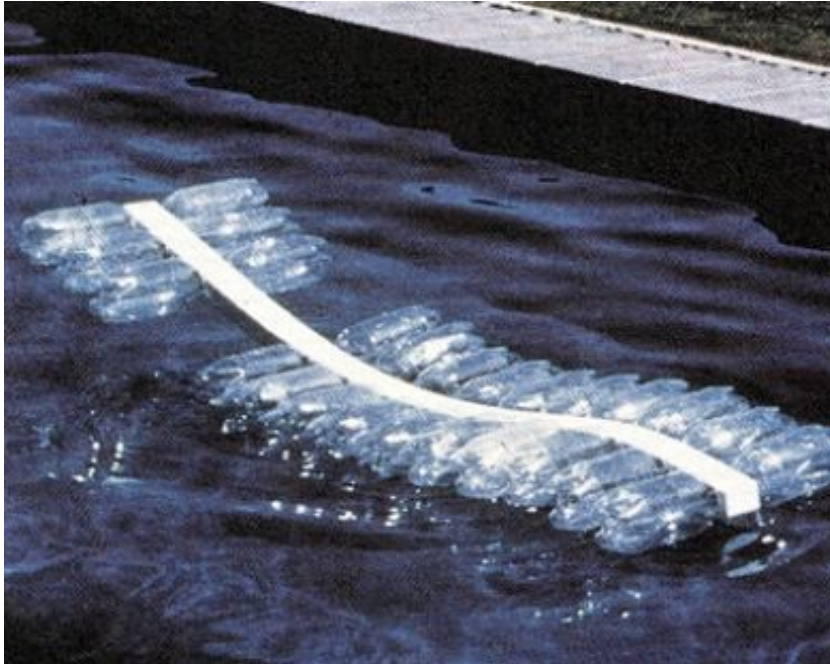

BOTTLE BED

Properties list:

arts and crafts
end-user packaging
extra-use of packaging
bottle
plastics

This product is an example of ecodesign. Realized completely with PET bottles, wood in recycled plastic Partek and other materials and components, gives an easy assembling and disassembling process so an easier repair process too and further recycling process at the end of the life cycle of the product.