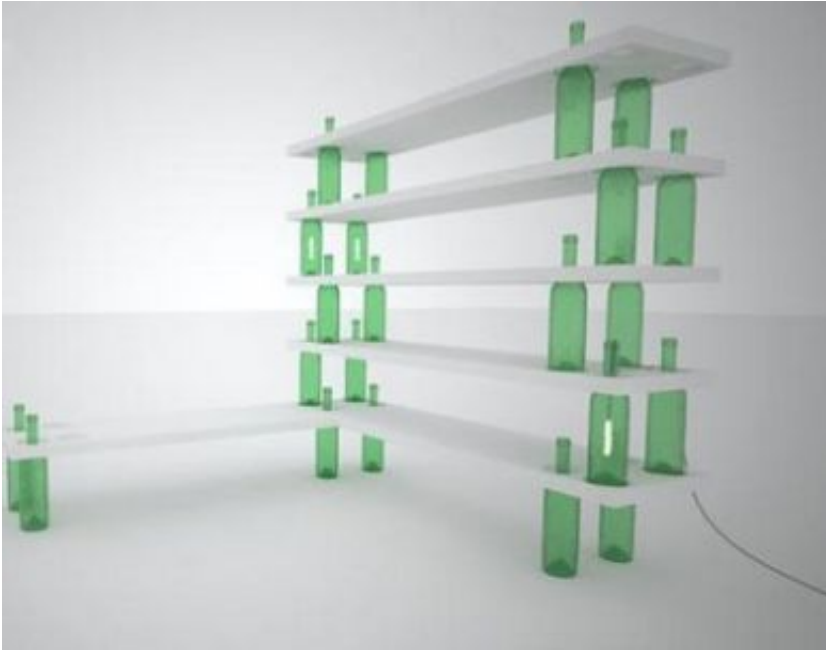

WINE SHELF

Properties list:

arts and crafts
end-user packaging
extra-use of packaging
other non-food products
bottle
glass and ceramics
reusability

Fishbol is a Canadian design team that got its start in Ottawa, but is now based in Toronto. Fishbol's Wine Bottle Shelf is a modular system that gives a second life for the bottles.