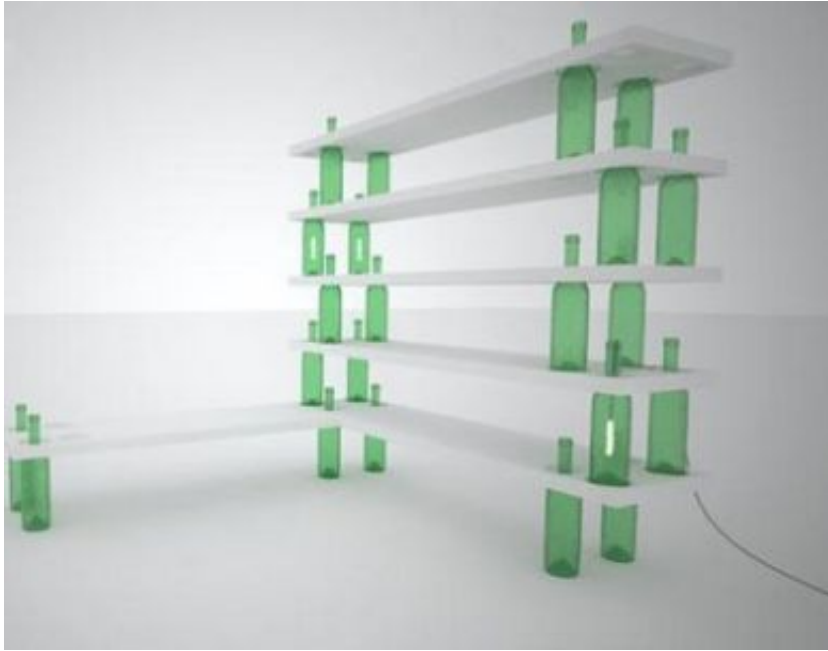

# WINE SHELF

---

## Properties list:

- arts and crafts
- end-user packaging
- extra-use of packaging
- other non-food products
- bottle
- glass and ceramics
- reusability

Fishbol is a Canadian design team that got its start in Ottawa, but is now based in Toronto. Fishbol's Wine Bottle Shelf is a modular system that gives a second life for the bottles.